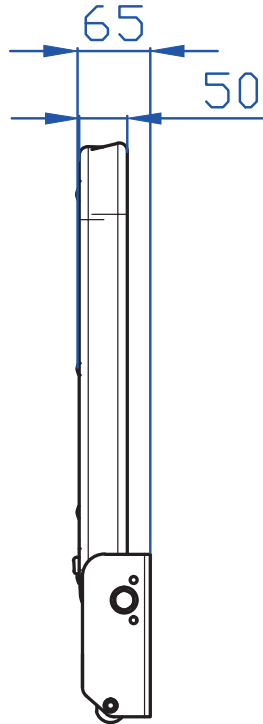

SEGE TIP-UP SLIM-2

WE
MANUFACTURE
COMFORT
&
SAFETY

SEGE

TECHNICAL DRAWING (FRONT VIEW)

TECHNICAL DRAWING (SIDE VIEW)

ÖZELLİKLER	FEATURES	CARACTERÍSTICAS	DIE OPTION
Sabit Arkalık	Fixed Backrest	Respaldo Fijo	Fix Rücklehne
Kemersiz	Without Seatbelt	Sin Cinturón	Ohne Sicherheitsgurt
2N Kemer	2P Seat Belt	2P Cinturón	2P Sicherheitsgurt
Katlanır Oturak	Foldable Cushion	Cojin Abatible	Klappar Sitzkissen