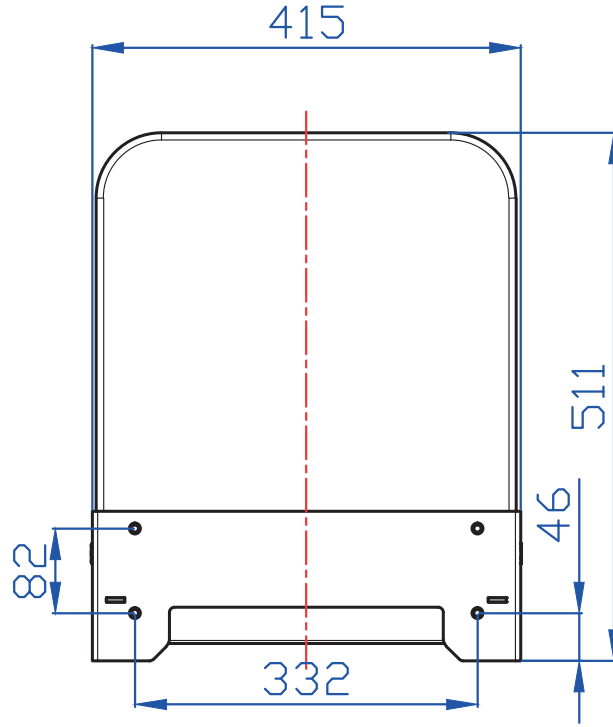

SEGE TIP-UP SLIM-2

WE
MANUFACTURE
COMFORT
&
SAFETY

SEGE

TECHNICAL DRAWING (FRONT VIEW)

TECHNICAL DRAWING (SIDE VIEW)

ÖZELLİKLER	FEATURES	CARACTERÍSTICAS	DIE OPTION
Sabit Arkalık	Fixed Backrest	Respaldo Fijo	Fix Rücklehne
Kemersiz	Without Seatbelt	Sin Cinturón	Ohne Sicherheitsgurt
2N Kemer	2P Seat Belt	2P Cinturón	2P Sicherheitsgurt
Katlanır Oturak	Foldable Cushion	Cojin Abatible	Klappar Sitzkissen